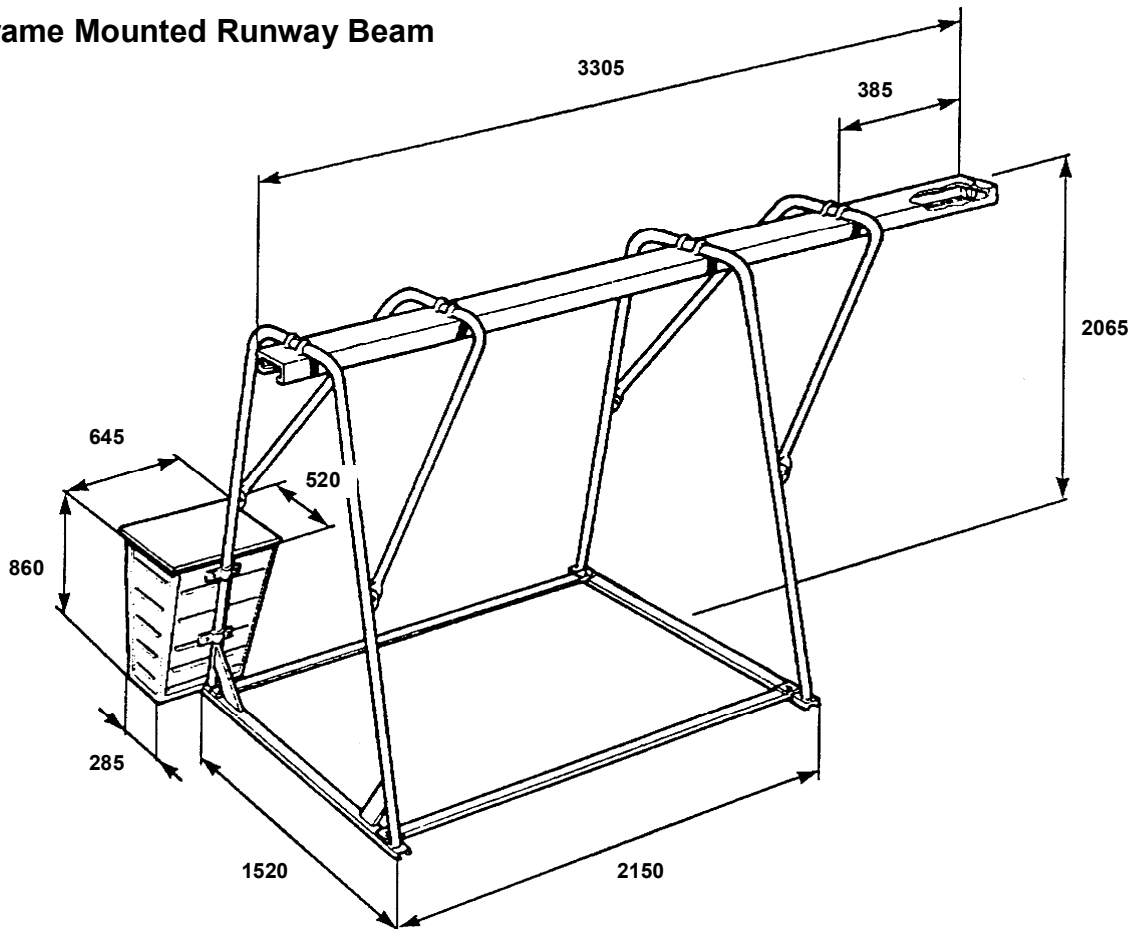

BETA RUNWAY BEAM (BETA 300)

A Frame Mounted Runway Beam

Scaffold Mounted Runway Beam

Note: Multiple beams can be bolted together to give longer runway beam

LONDON
HOIST
LTD

43 London Road - Stanford Rivers - Ongar - CM5 9PJ
TEL : 0207 5384833 - FAX : 0207 5153593
www.londonhoist.co.uk - info@londonhoist.co.uk