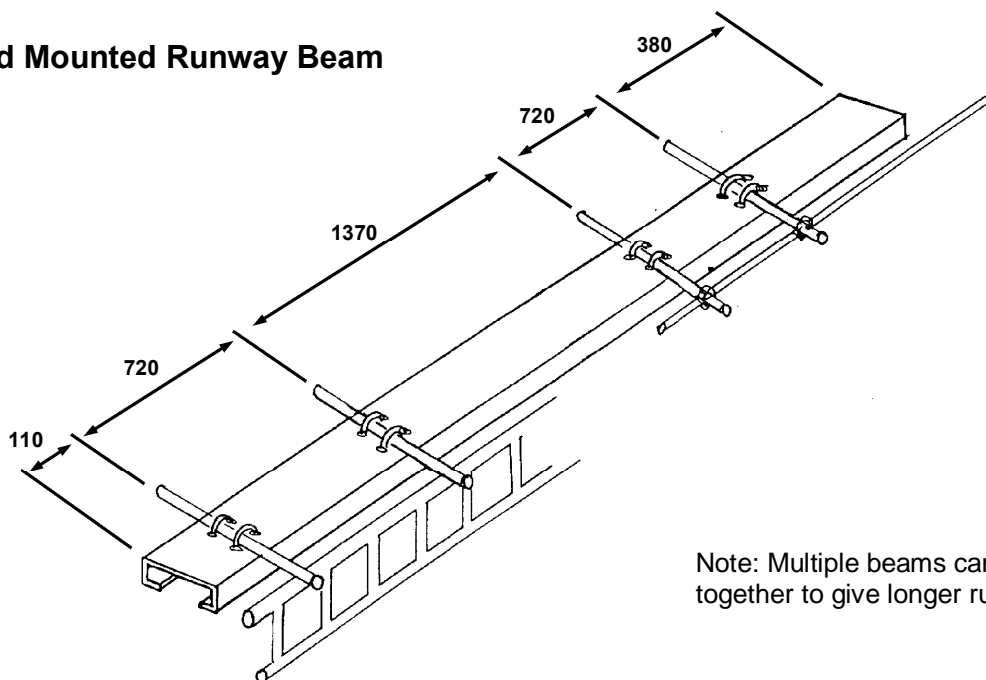

BETA RUNWAY BEAM (BETA 300)

A Frame Mounted Runway Beam

Scaffold Mounted Runway Beam

Note: Multiple beams can be bolted together to give longer runway beam

LONDON
HOIST
LTD

43 London Road - Stanford Rivers - Ongar - CM5 9PJ
TEL : 0207 5384833 - FAX : 0207 5153593
www.londonhoist.co.uk - info@londonhoist.co.uk